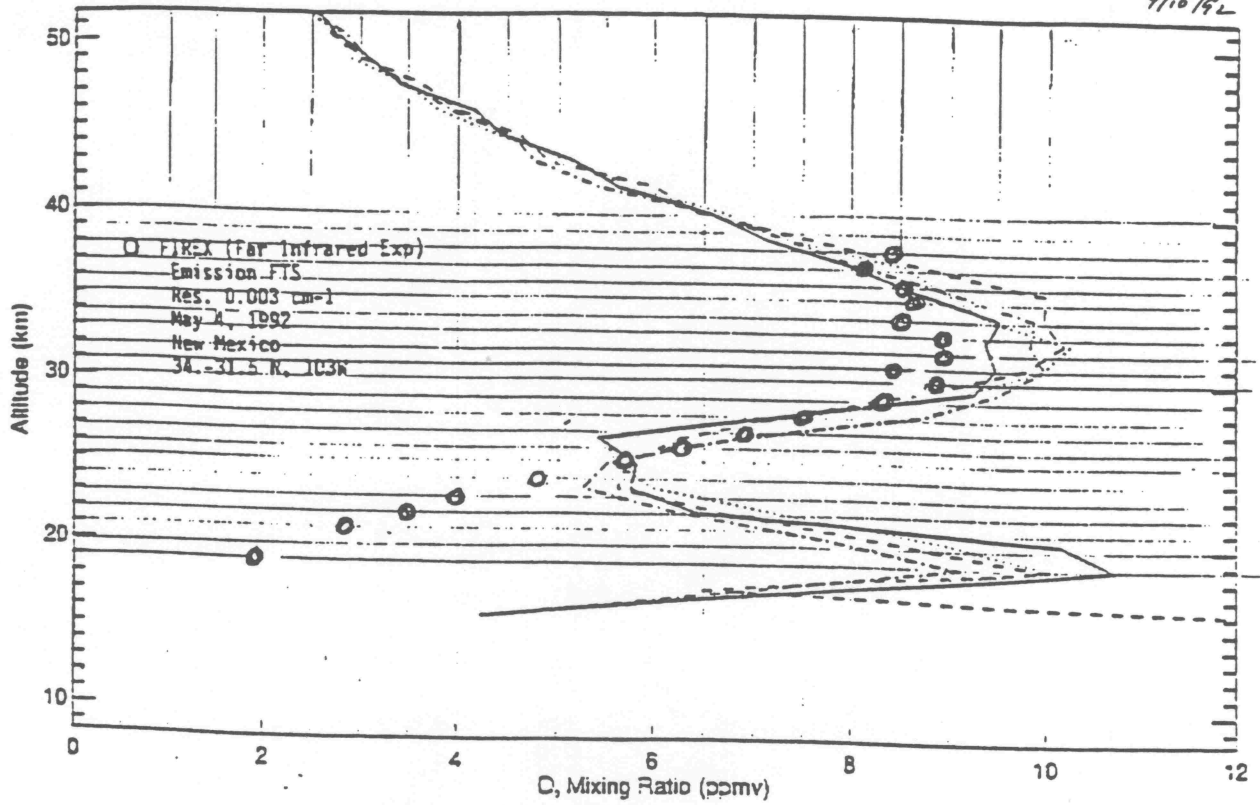

U3 Prod data 04-MAY-1992 02:10:00 Lat = 46.8 Lon = 253.7 SET 3

O3 Prod data 05-MAY-1992 02:13:55 Lat = 43.5 Lon = 251.0 SET 3

O3 Prod data 06-MAY-1992 02:17:51 Lat = 40.0 Lon = 248.3 SET 3

*Preliminary*

9/16/92